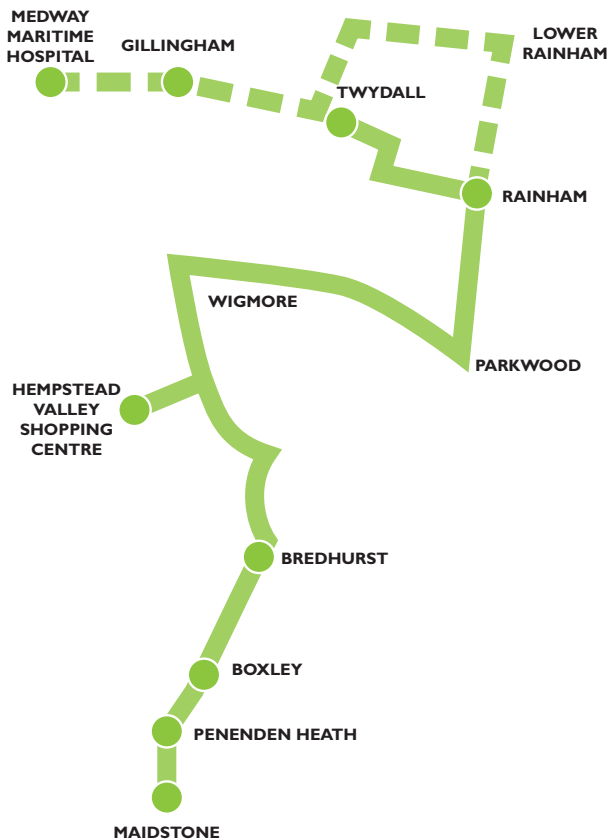

130
131

NU-VENTURE

These services are operated by Nu-Venture with financial help from Kent County Council and Medway Council. If you want to check times, fares, or have a comment to make, please get in touch. Contact details are on the back.

Print managed by County Print & Design 01622 605368 210531/RRH

Kent County Council
Transport Integration
Gibson Drive
Kings Hill
West Malling
Kent ME19 4QG

transport.integration@kent.gov.uk
www.kent.gov.uk/publictransport

Medway Council
Director of Regeneration
Community and Culture
Gun Wharf
Dock Road
Chatham
Kent ME4 4TR
www.medway.gov.uk

for fares & running information
Nu-Venture
Unit 2F
Deacon Trading Estate
Forstal Road
Aylesford
Kent ME20 7SP
www.nu-venture.co.uk
01622 882 288

www.traveline.info
0871 200 22 33
calls from landlines cost
10p per minute

train information
08457 48 49 50
www.nationalrail.co.uk

Maidstone
Hempstead Valley
Rainham
Twydall

130
131

Some journeys serve Gillingham and Medway Maritime Hospital