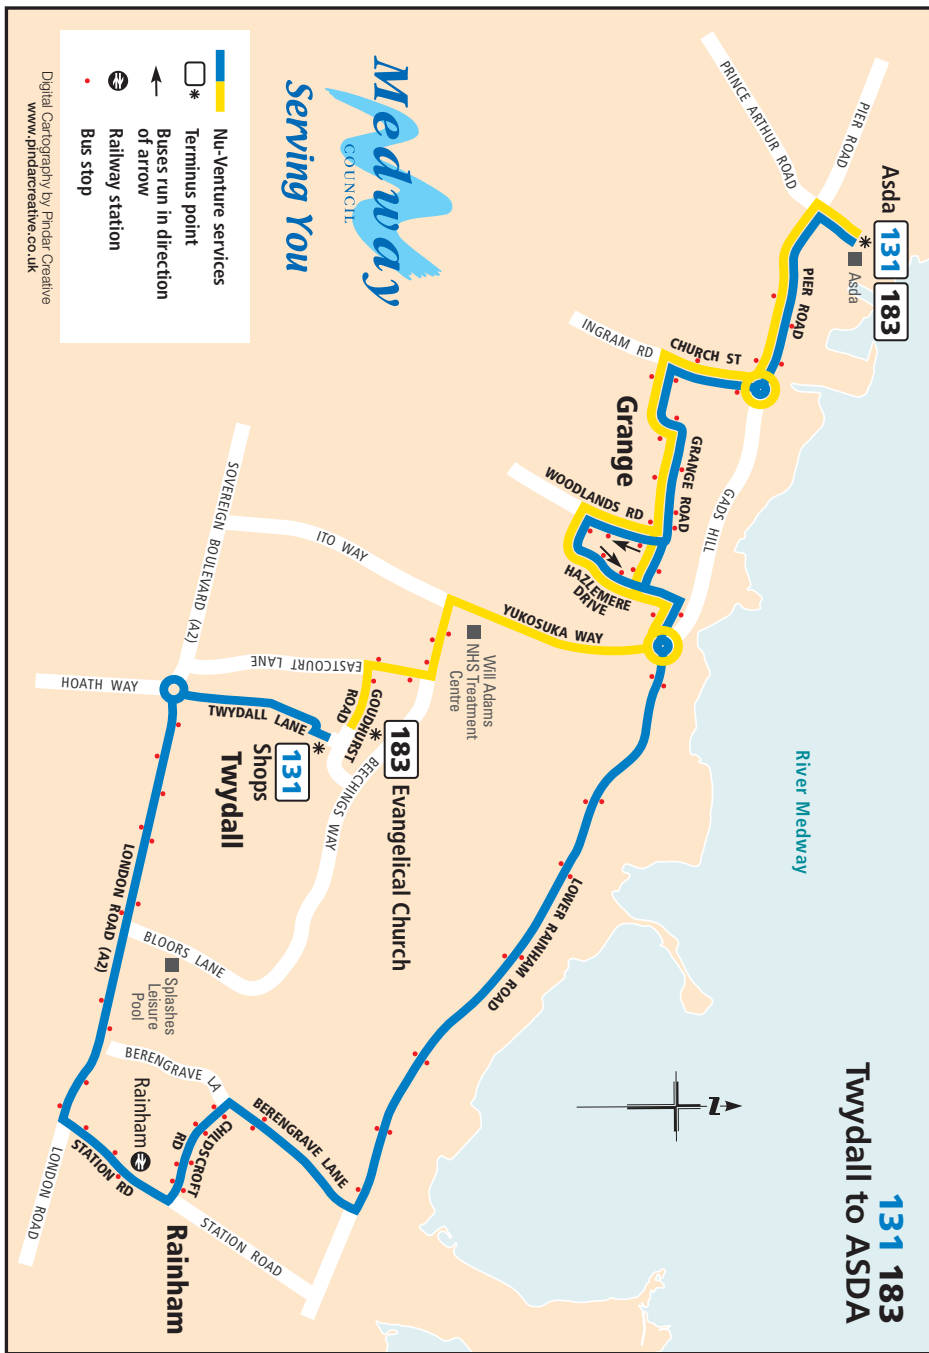

No service on Sundays, Bank, National or Public Holidays, nor on 25/26 December.
A Saturdays service applies on working days between Christmas and New Year.

This service is operated by Nu-Venture, Unit 2F Deacon Trading Estate, Forstal Road, Aylesford ME20 7SP.
www.nu-venture.co.uk. 01622 882288 on behalf of Medway Council.

If you have any comments, please write to Integrated Transport, Medway Council, Gun Wharf, Chatham ME4 4TR
www.medway.gov.uk/buses • integratedtransport@medway.gov.uk