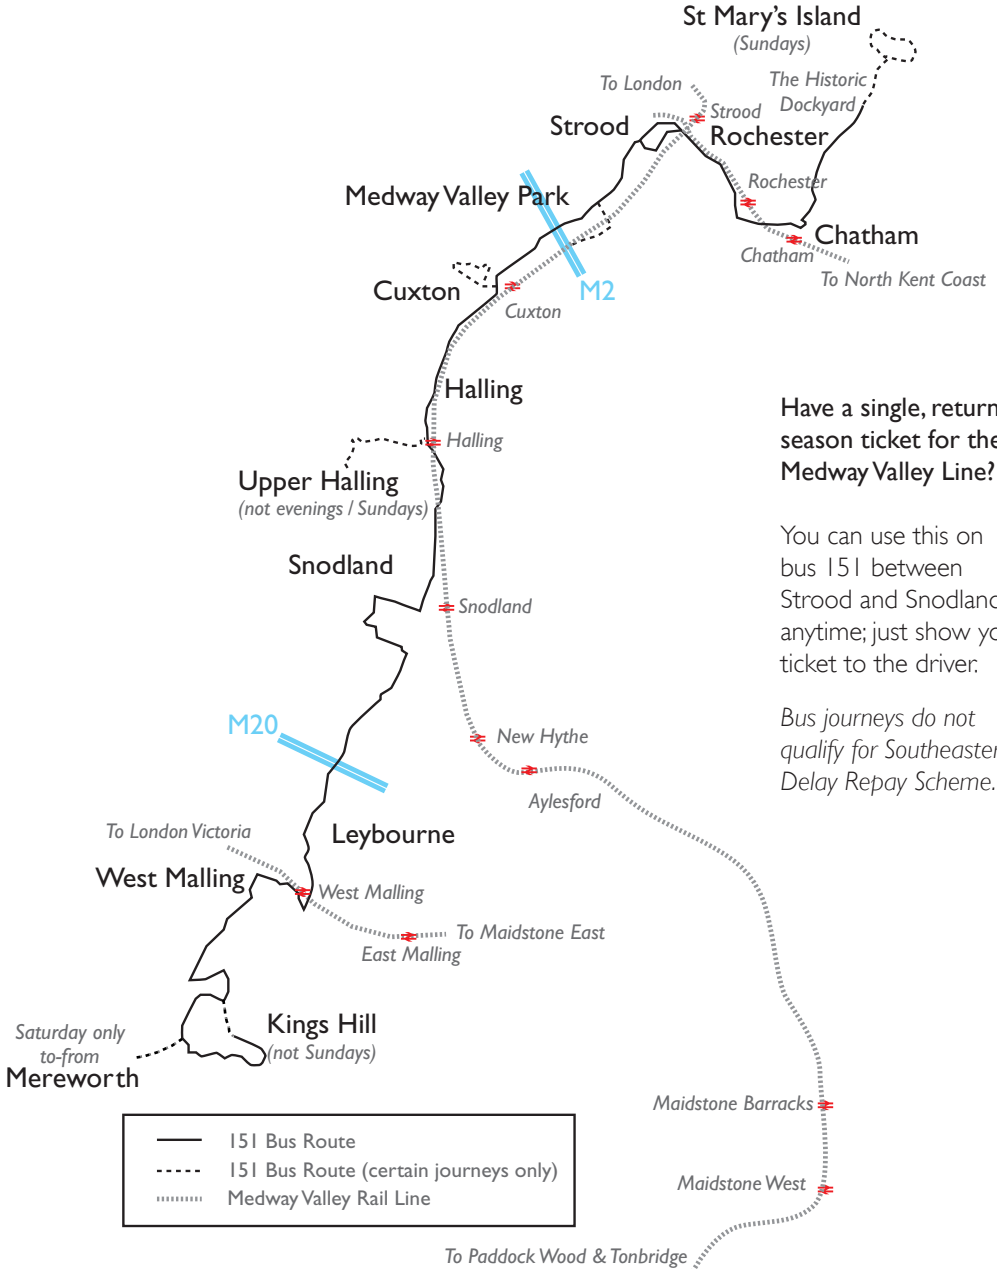

Medway Valley Links

Have a single, return or season ticket for the Medway Valley Line?

You can use this on bus 151 between Strood and Snodland at anytime; just show your ticket to the driver.

Bus journeys do not qualify for Southeastern Delay Repay Scheme.

—	151 Bus Route
-----	151 Bus Route (certain journeys only)
.....	Medway Valley Rail Line

SOUTHEASTERN TRAINS (03457 48 49 50) operate every 30 mins (60 mins on Sundays) between Strood, Snodland and Maidstone West