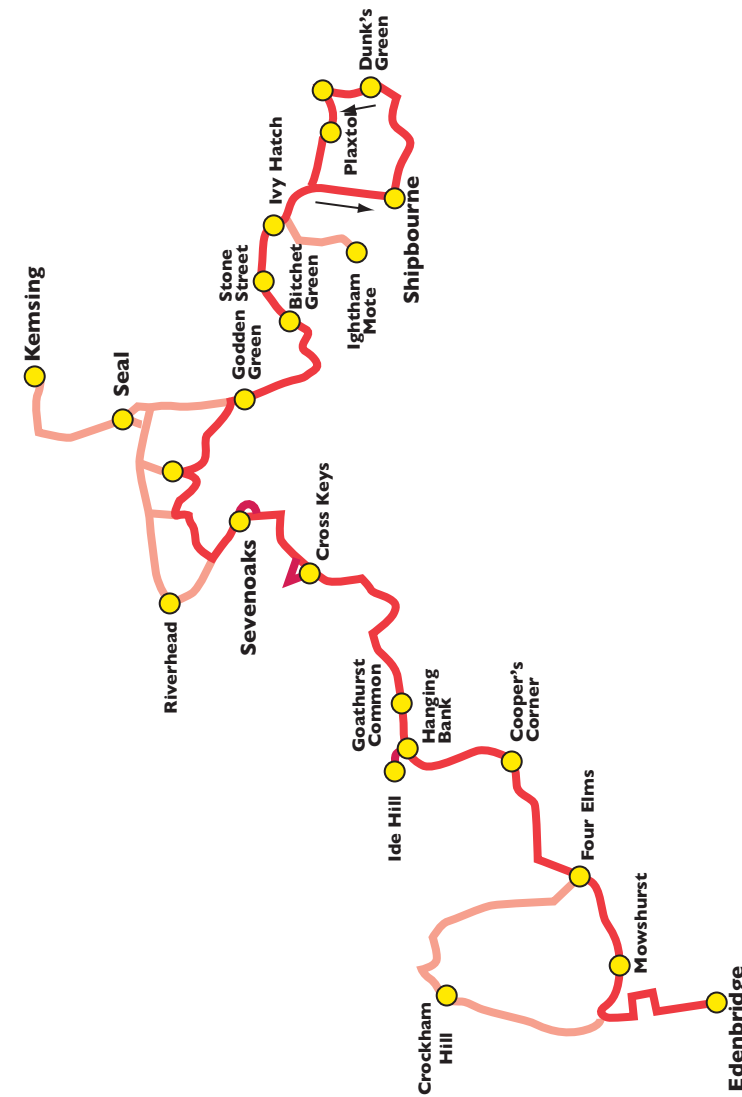

Services 404 and 405 do not run on Saturday, Sunday or Public Holidays.

Services 404 and 405 are operated by Nu-Venture with financial support from Kent County Council.

Service 238 is operated by New Enterprise Coaches with financial support from Kent County Council.

404 405

Route Map

404

- or
- SDO journey operates on schooldays only
- NSD journey operates on non-schooldays only
- W journey operates on Wednesday only
- NW journey does not operate on a Wednesday
- R Sets down on request for passengers boarding at or before previous timing point

No service on Saturdays, Sundays or Bank Holidays.

Useful Phone Numbers:

Ightham Mote - 01732 810378

Chartwell - 01732 868381

Knole Academy - 01732 454608

Edenbridge –
Sevenoaks –
Plaxtol

Sevenoaks –
West Kingsdown

404

405