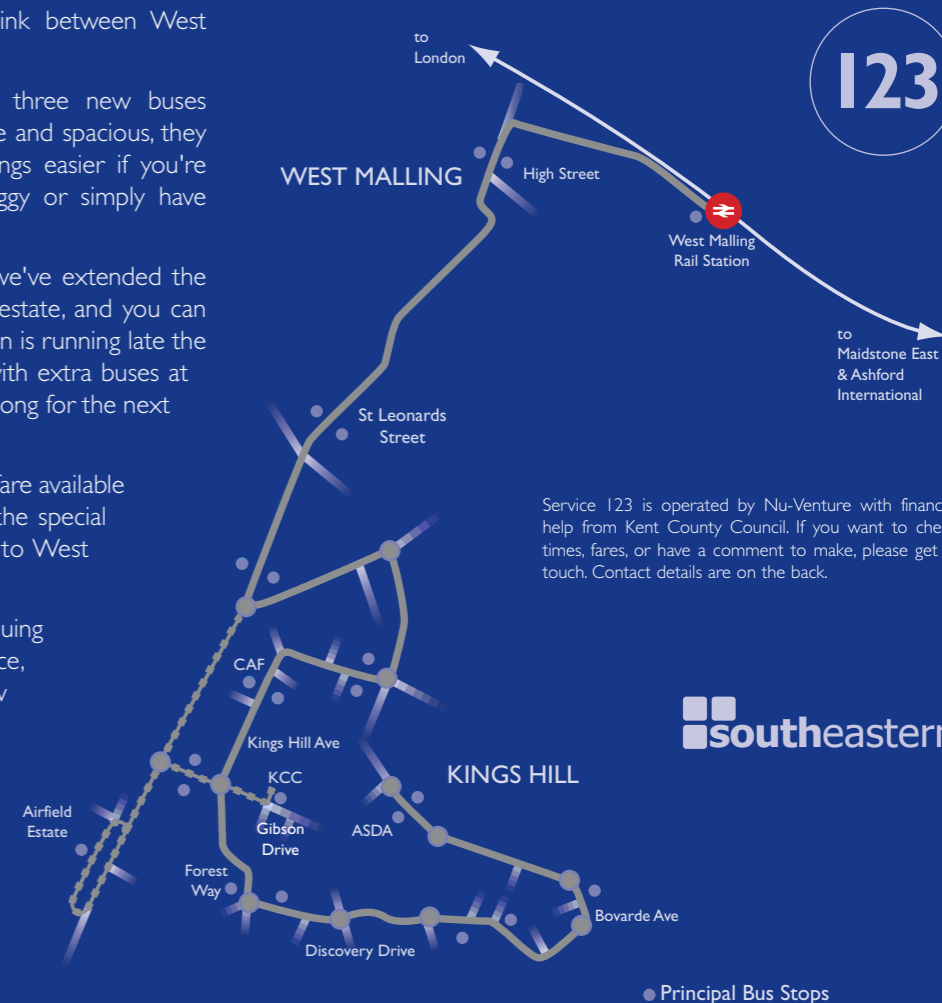

Welcome to the new look bus link between West Malling and Kings Hill.

Kent County Council has bought three new buses specially for 123. Quiet, comfortable and spacious, they are also low-floor which makes things easier if you're laden with shopping, pushing a buggy or simply have trouble with steps.

Regular passengers will know that we've extended the route in the residential area of the estate, and you can 'hail and ride' the bus too. If your train is running late the bus will wait up to 5 minutes, but with extra buses at peak times you'll never have to wait long for the next one.

Don't forget about the 'bus add-on' fare available when you buy your train ticket, or the special fares if you fancy a lunch-time trip to West Malling.

With all this, and Nu-Venture continuing to provide efficient, friendly service, we're certain you'll find the new buses a pleasure to use!

Service 123 is operated by Nu-Venture with financial help from Kent County Council. If you want to check times, fares, or have a comment to make, please get in touch. Contact details are on the back.

● Principal Bus Stops